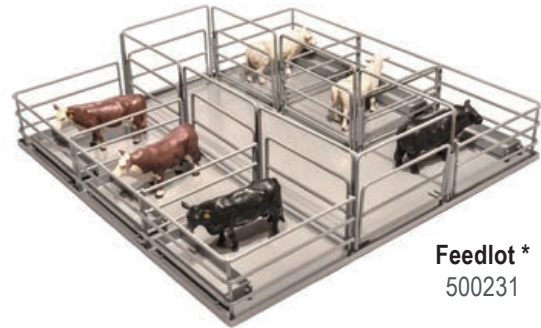

Feedlot *
500231